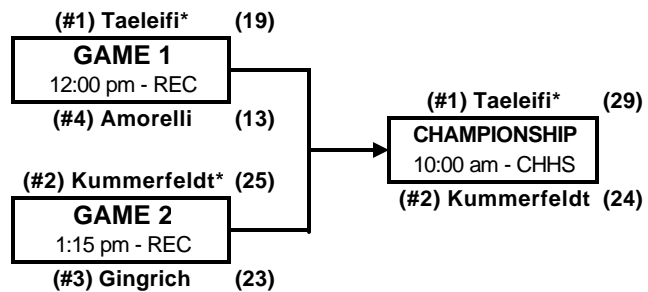

# 2003-2004 CVNJB Championship Bracket

## Girls Division 3

**ROUND 1**  
**Week 10**  
**2/15/2004**

**ROUND 2**  
**Week 11**  
**2/22/2004**

AHS = Ayala High School  
 CHHS = Chino Hills High School  
 DLHS = Don Lugo High School  
 REC = Chino Recreation Center

\* = HOME Team (wears lighter color uniform)  
 (#1) = #1 seed, (#4) = #4 seed