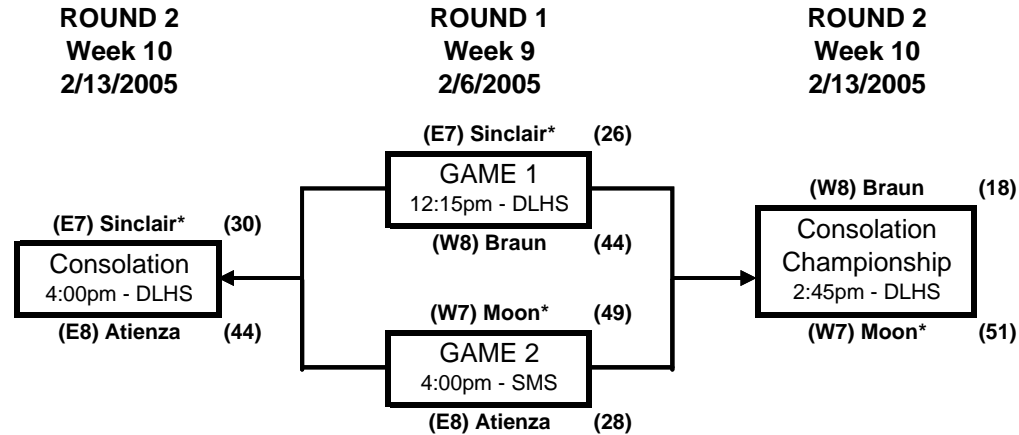

# CVNJB PLAYOFFS 2004-2005

## Boys Division 2 Consolation Bracket #2

AHS = Ayala High School  
 CHHS = Chino Hills High School  
 DLHS = Don Lugo High School  
 SMS = Simons Middle School

\* = HOME Team (wears white uniform)  
 (E7) = East seed #7, (W8) = West seed #8