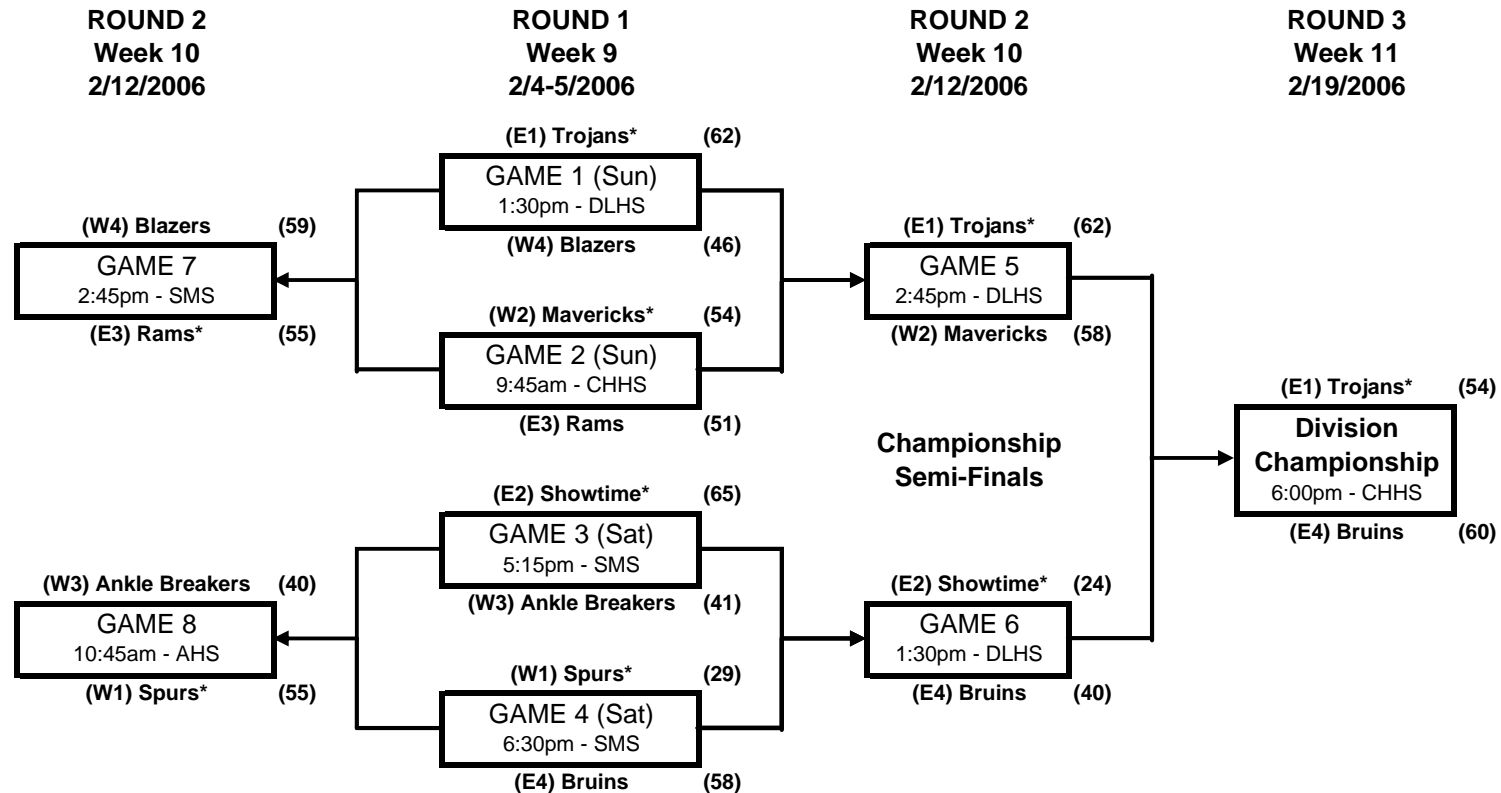

CVNJB PLAYOFFS 2005-2006

Boys Division 1 Championship Bracket

AHS = Ayala High School
 CHHS = Chino Hills High School
 DLHS = Don Lugo High School
 SMS = Simons Middle School

* = HOME Team (wears white or light color uniform)
 (E1) = East seed #1, (W4) = West seed #4, etc