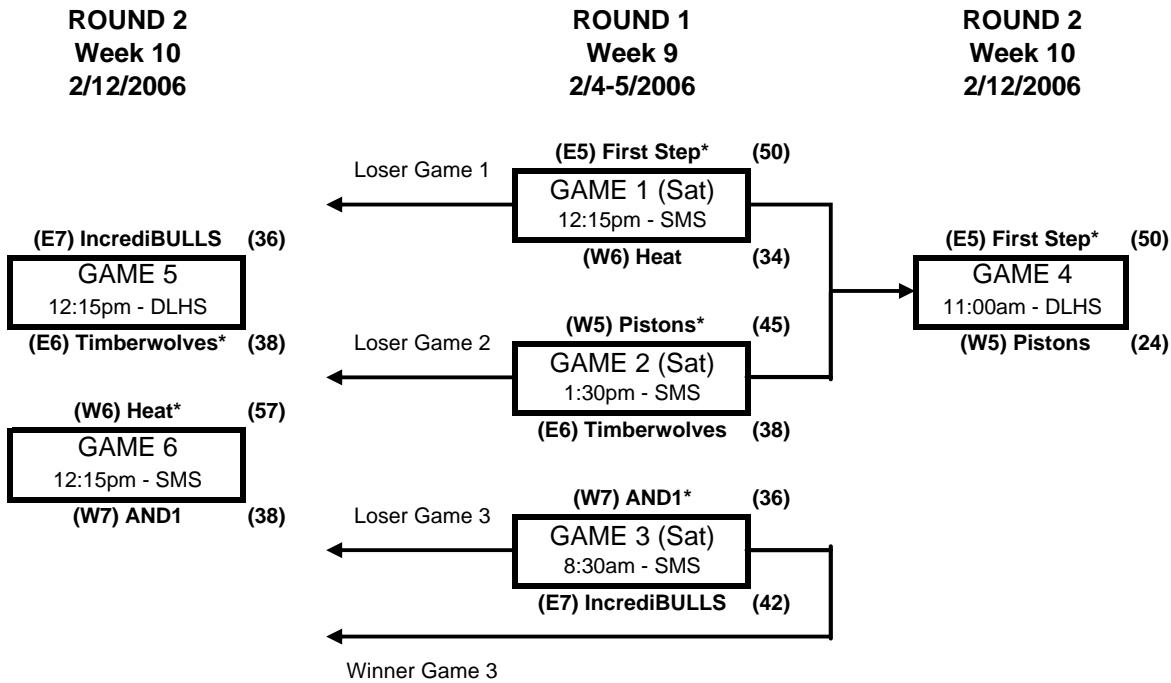

# CVNJB PLAYOFFS 2005-2006

## Boys Division 1 Consolation Bracket

AHS = Ayala High School  
 CHHS = Chino Hills High School  
 DLHS = Don Lugo High School  
 SMS = Simons Middle School

\* = HOME Team (wears white or light color uniform)  
 (E1) = East seed #1, (W4) = West seed #4, etc