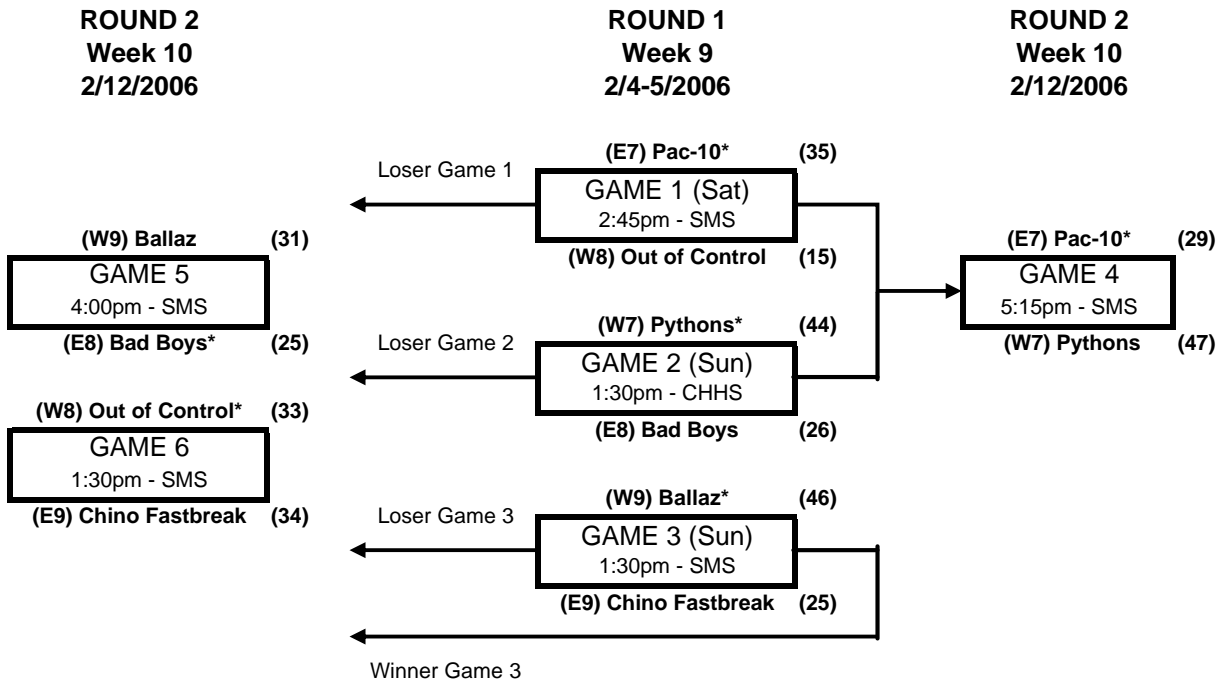

## Boys Division 2 Consolation Bracket #2

AHS = Ayala High School  
 CHHS = Chino Hills High School  
 DLHS = Don Lugo High School  
 SMS = Simons Middle School

\* = HOME Team (wears white or light color uniform)  
 (E1) = East seed #1, (W4) = West seed #4, etc