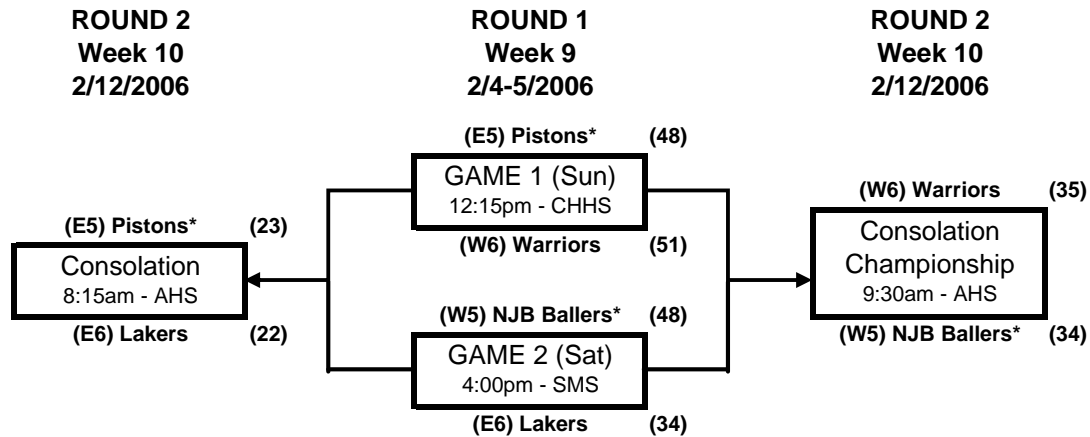

# CVNJB PLAYOFFS 2005-2006

## Boys Division 2 Consolation Bracket #1

AHS = Ayala High School  
 CHHS = Chino Hills High School  
 DLHS = Don Lugo High School  
 SMS = Simons Middle School

\* = HOME Team (wears white or light color uniform)  
 (E1) = East seed #1, (W4) = West seed #4, etc