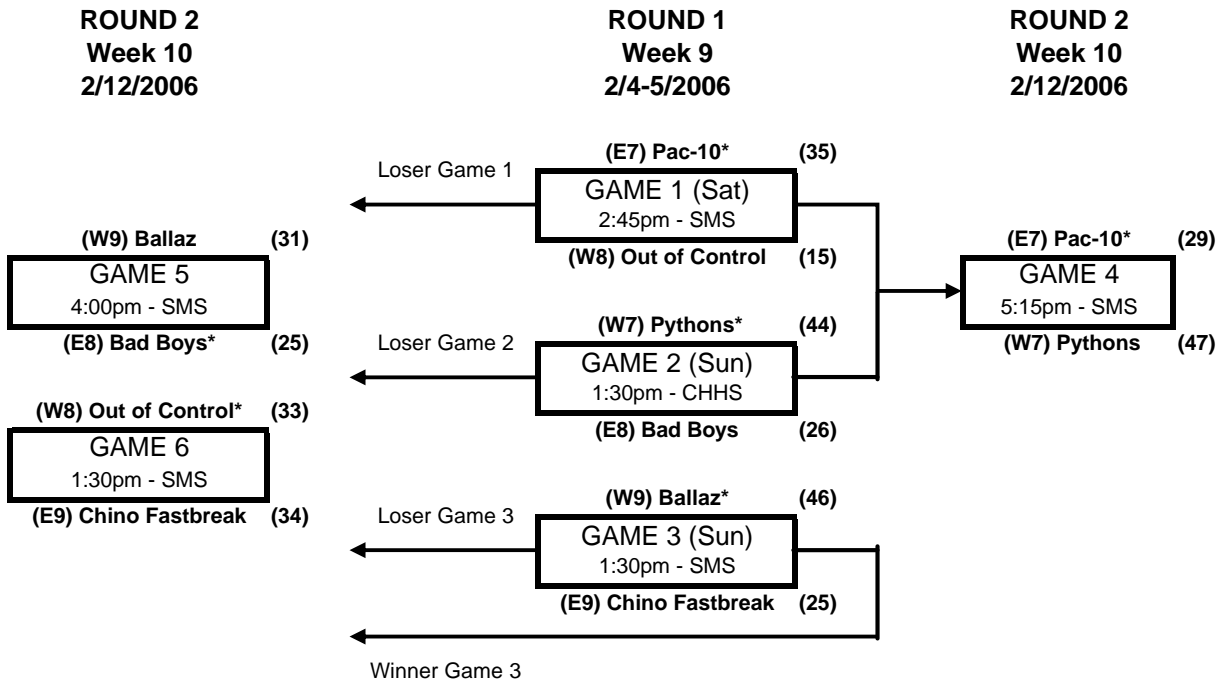

CVNJB PLAYOFFS 2005-2006

Boys Division 2 Consolation Bracket #2

AHS = Ayala High School
 CHHS = Chino Hills High School
 DLHS = Don Lugo High School
 SMS = Simons Middle School

* = HOME Team (wears white or light color uniform)
 (E1) = East seed #1, (W4) = West seed #4, etc