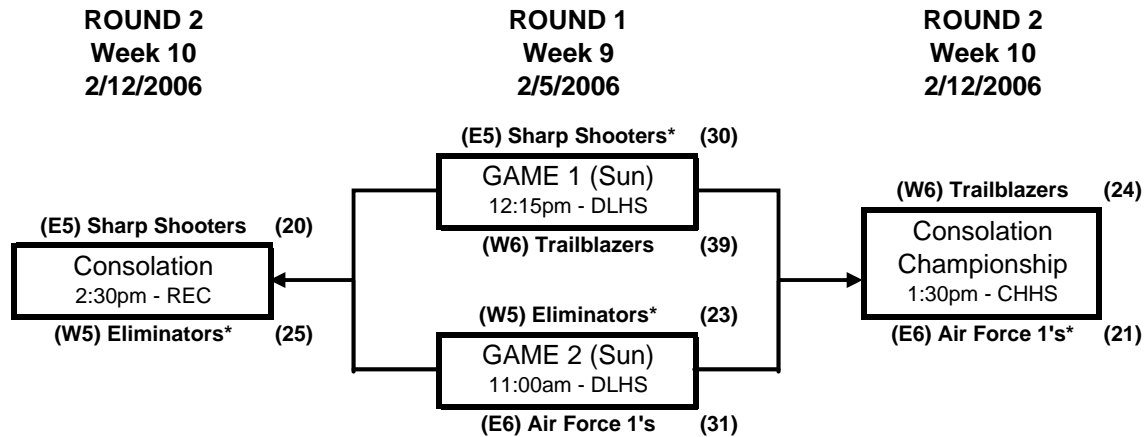

## Boys Division 3 Consolation Bracket #1

AHS = Ayala High School  
 CHHS = Chino Hills High School  
 DLHS = Don Lugo High School  
 REC = Chino Rec Center  
 SMS = Simons Middle School

\* = HOME Team (wears white or light color uniform)  
 (E1) = East seed #1, (W4) = West seed #4, etc