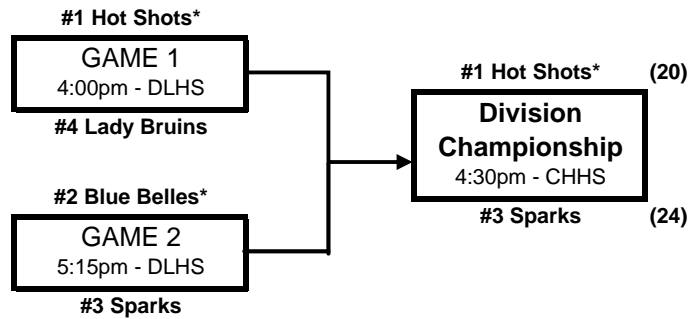

CVNJB PLAYOFFS 2005-2006

Girls Division 1 Championship Bracket

ROUND 1
Week 10
2/12/2006

ROUND 2
Week 11
2/19/2006

CHHS = Chino Hills High School
DLHS = Don Lugo High School

* = HOME Team (wears white or light color uniform)