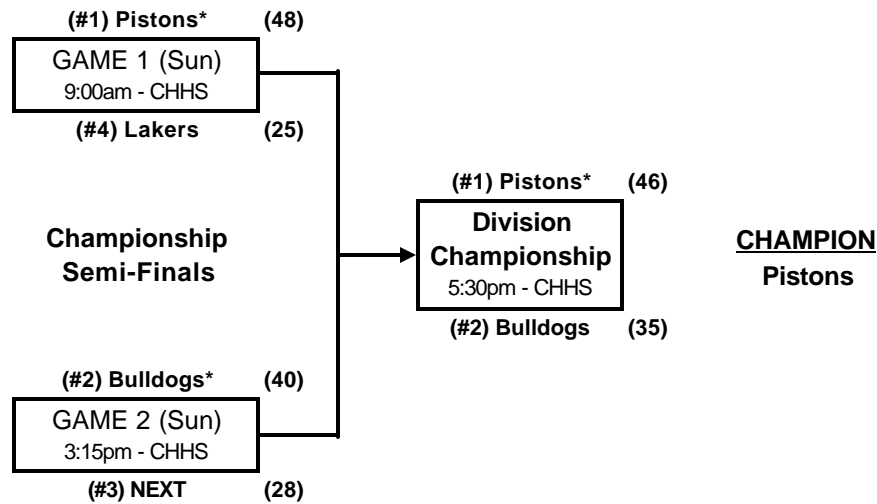

## Boys Division 1 Championship Bracket

**ROUND 1**  
**Week 10**  
**Feb 10 2008**

**ROUND 2**  
**Week 11**  
**Feb 17 2008**

AHS = Ayala High School  
 CHS = Chino HS  
 CHHS = Chino Hills High School  
 DLHS = Don Lugo High School  
 REC = Chino Rec Center  
 SMS = Simons Middle School

\* = HOME Team (wears white or light color uniform)  
 (#1) = Seed #1, (#2) = Seed #2, etc