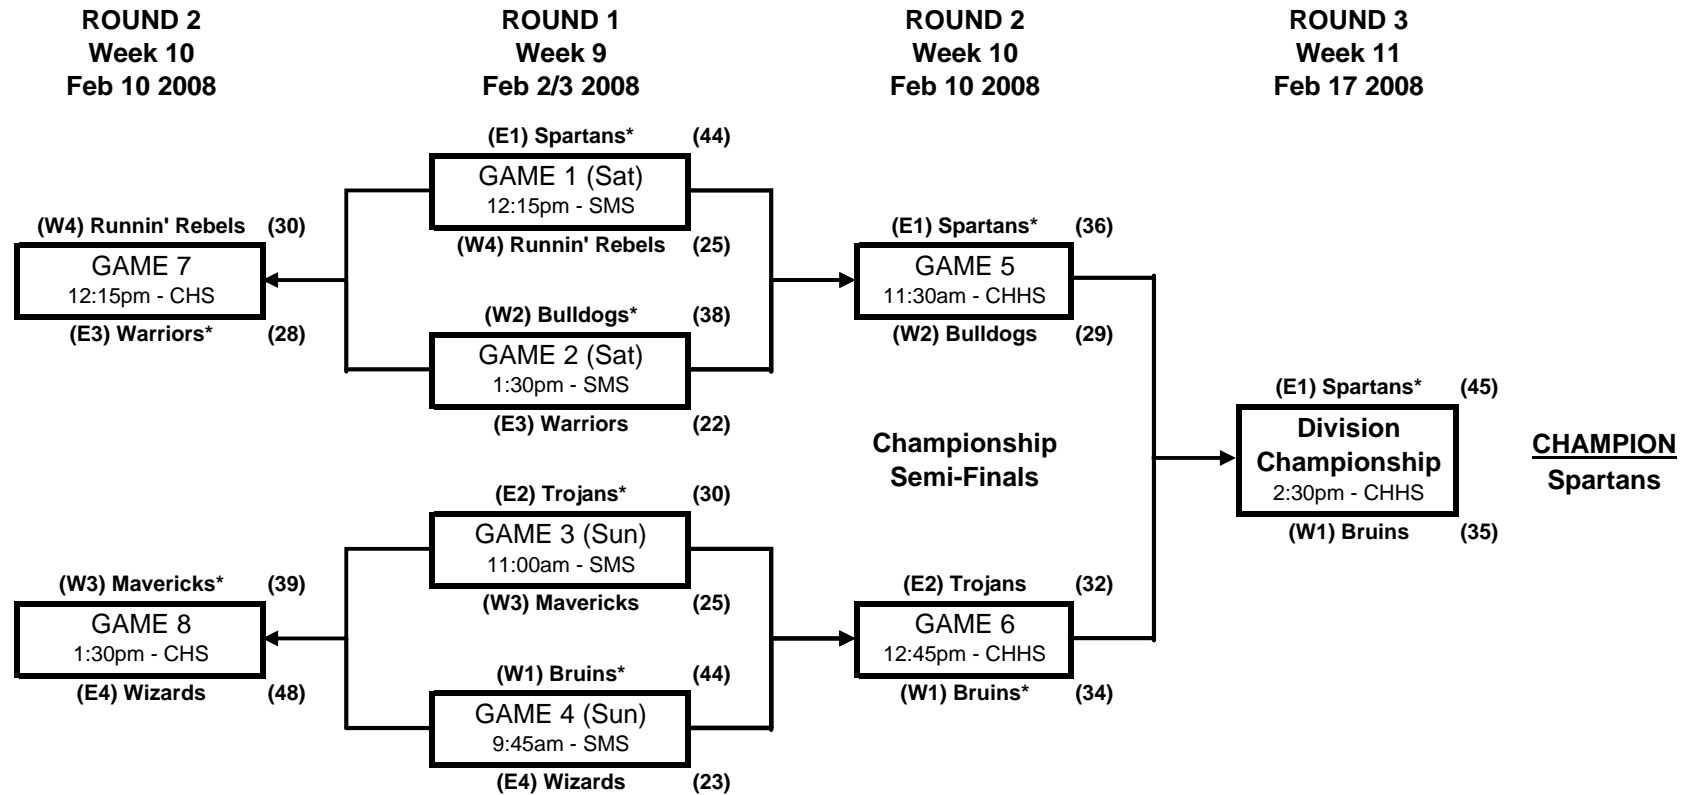

CVNJB PLAYOFFS 2007-2008

Boys Division 2 Championship Bracket

AHS = Ayala High School
 CHS = Chino HS
 CHHS = Chino Hills High School
 DLHS = Don Lugo High School
 REC = Chino Rec Center
 SMS = Simons Middle School

* = HOME Team (wears white or light color uniform)
 (E1) = East seed #1, (W4) = West seed #4, etc