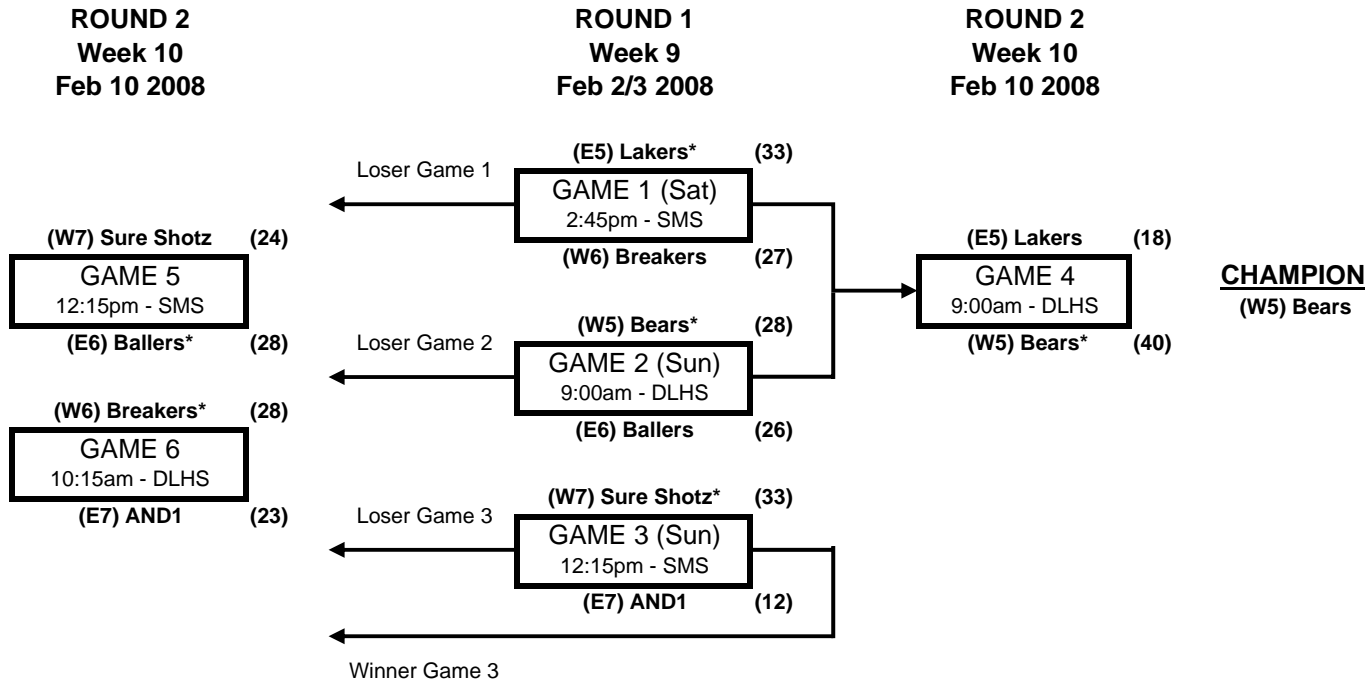

# CVNJB PLAYOFFS 2007-2008

## Boys Division 2 Consolation Bracket

AHS = Ayala High School  
 CHS = Chino HS  
 CHHS = Chino Hills High School  
 DLHS = Don Lugo High School  
 REC = Chino Rec Center  
 SMS = Simons Middle School

\* = HOME Team (wears white or light color uniform)  
 (E1) = East seed #1, (W4) = West seed #4, etc

TBD\*\* = Most competitive matchups to be determined after Round 1.