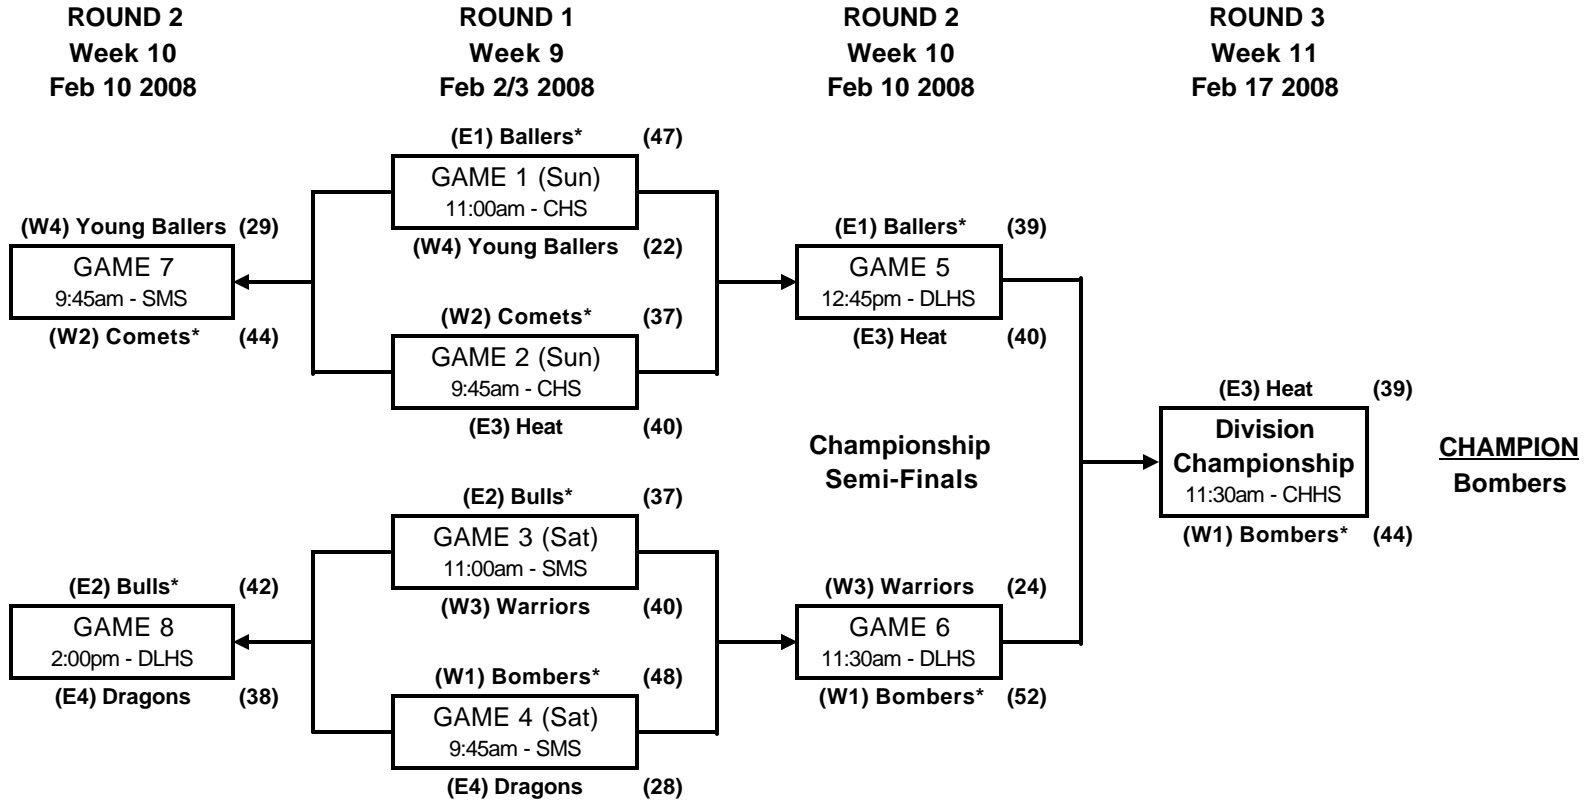

CVNJB PLAYOFFS 2007-2008

Boys Division 3 Championship Bracket

AHS = Ayala High School
 CHS = Chino HS
 CHHS = Chino Hills High School
 DLHS = Don Lugo High School
 REC = Chino Rec Center
 SMS = Simons Middle School

* = HOME Team (wears white or light color uniform)
 (E1) = East seed #1, (W4) = West seed #4, etc