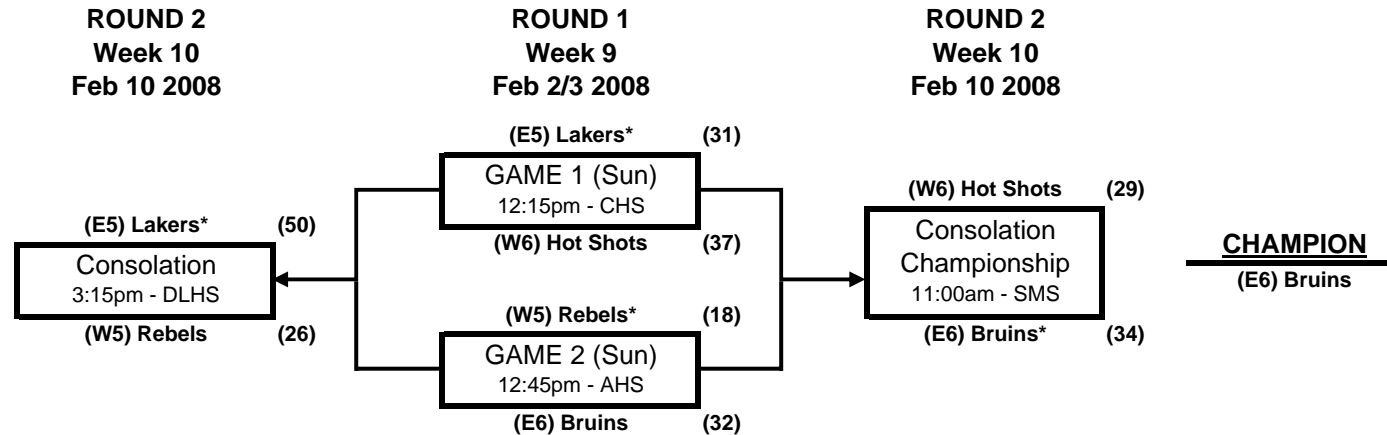

## Boys Division 3 Consolation Bracket

AHS = Ayala High School  
 CHS = Chino HS  
 CHHS = Chino Hills High School  
 DLHS = Don Lugo High School  
 REC = Chino Rec Center  
 SMS = Simons Middle School

\* = HOME Team (wears white or light color uniform)  
 (E1) = East seed #1, (W4) = West seed #4, etc