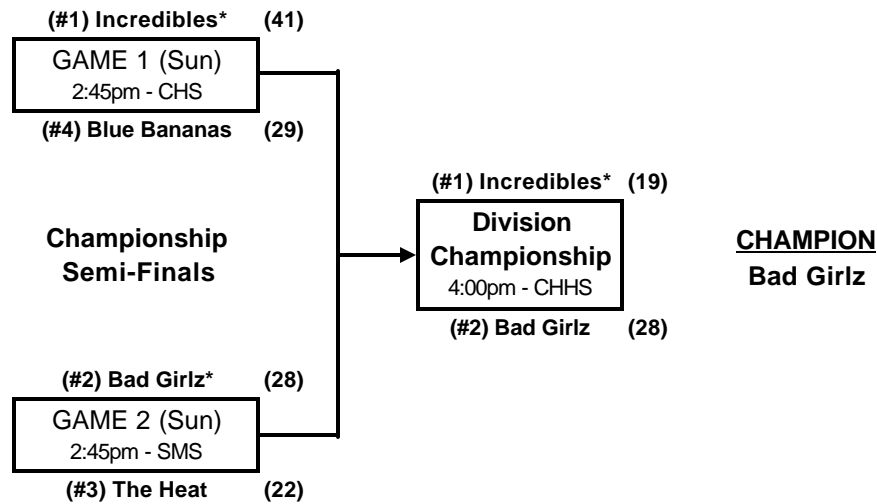

CVNJB PLAYOFFS 2007-2008

Girls Division 1 Championship Bracket

ROUND 1
Week 10
Feb 10 2008

ROUND 2
Week 11
Feb 17 2008

AHS = Ayala High School
 CHS = Chino HS
 CHHS = Chino Hills High School
 DLHS = Don Lugo High School
 REC = Chino Rec Center
 SMS = Simons Middle School

* = HOME Team (wears white or light color uniform)
 (#1) = Seed #1, (#2) = Seed #2, etc