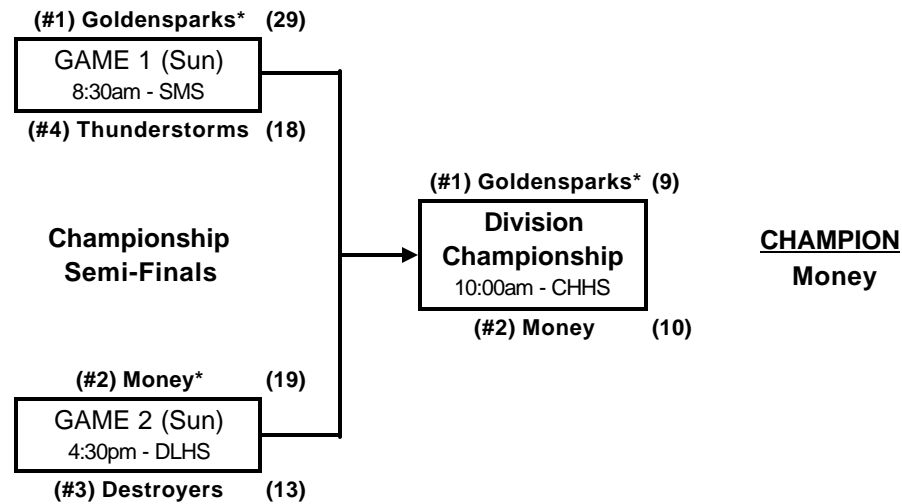

CVNJB PLAYOFFS 2007-2008

Girls Division 3 Championship Bracket

ROUND 1
Week 10
Feb 10 2008

ROUND 2
Week 11
Feb 17 2008

AHS = Ayala High School
 CHS = Chino HS
 CHHS = Chino Hills High School
 DLHS = Don Lugo High School
 REC = Chino Rec Center
 SMS = Simons Middle School

* = HOME Team (wears white or light color uniform)
 (#1) = Seed #1, (#2) = Seed #2, etc